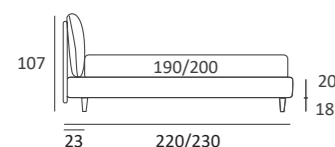

ARTY

Cuscini reclinabili
Recliner cushions

DI SERIE:
Piede in legno **Cubic** h cm 6, colore wengè

OPTIONAL:
Piede in legno **Cubic** h cm 6-10, colori grigio, wengè
Ruote **Carry**

AS STANDARD:
Cubic wooden foot H 6 cm, colour: wenge

OPTIONALS:
Cubic wooden foot H 6-10 cm, colours: grey, wenge
Carry wheels

ARTY COMPATTO

Cuscini reclinabili
Recliner cushions

DI SERIE:
Piede in legno **Log** h cm 14, colore wengè

OPTIONAL:
Piede in legno **Log** h cm 14, colori bianco, naturale
Piede in metallo **Bill** e **Tube** h cm 14, finitura marrone moka
Piede in metallo **Glam**, **Peak** e **Wily** h cm 14, finitura cromo, colori polvere, seta
Piede in metallo **Hop** h cm 14, finitura manganese

AS STANDARD:
Log wooden foot H 14 cm, colour: wenge

OPTIONALS:
Log wooden foot H 14 cm, colours: white, natural
Bill and **Tube** metal foot H 14 cm, brown mocha finish
Glam, **Peak** and **Wily** metal foot H 14 cm, chrome finish, colours: powder, silk
Hop metal foot H 14 cm, manganese finish

ARTY LIFT

Cuscini reclinabili
Recliner cushions

DI SERIE:
Piede in legno **Log** h cm 18, colore wengè

OPTIONAL:
Piede in legno **Log** h cm 18, colori bianco, naturale
Piede in metallo **Bill** e **Tube** h cm 18, finitura marrone moka
Piede in metallo **Glam**, **Peak** e **Wily** h cm 18, finitura cromo, colori polvere, seta
Piede in metallo **Hop** h cm 18, finitura manganese

AS STANDARD:
Log wooden foot H 18 cm, colour: wenge

OPTIONALS:
Log wooden foot H 18 cm, colours: white, natural
Bill and **Tube** metal foot H 18 cm, brown mocha finish
Glam, **Peak** and **Wily** metal foot H 18 cm, chrome finish, colours: powder, silk
Hop metal foot H 18 cm, manganese finish

ARTY FILO

Cuscini reclinabili
Recliner cushions

DI SERIE:
Piede in legno **Cubic** h cm 6, colore wengè

OPTIONAL:
Piede in legno **Cubic** h cm 6-10, colori grigio, wengè
Ruote **Carry**