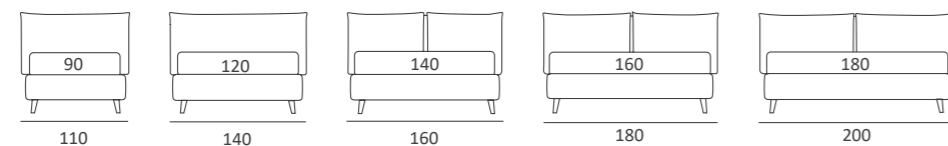

ARTY COMPATTO

Cuscini reclinabili
Recliner cushions

DI SERIE:
Piede in legno **Log** h cm 14, colore wengè

OPTIONAL:
Piede in legno **Log** h cm 14, colori bianco, naturale
Piede in metallo **Bill** e **Tube** h cm 14, finitura marrone moka
Piede in metallo **Glam**, **Peak** e **Wily** h cm 14, finitura cromo, colori polvere, seta
Piede in metallo **Hop** h cm 14, finitura manganese

AS STANDARD:
Log wooden foot H 14 cm, colour: wenge

OPTIONALS:
Log wooden foot H 14 cm, colours: white, natural
Bill and **Tube** metal foot H 14 cm, brown mocha finish
Glam, **Peak** and **Wily** metal foot H 14 cm, chrome finish, colours: powder, silk
Hop metal foot H 14 cm, manganese finish