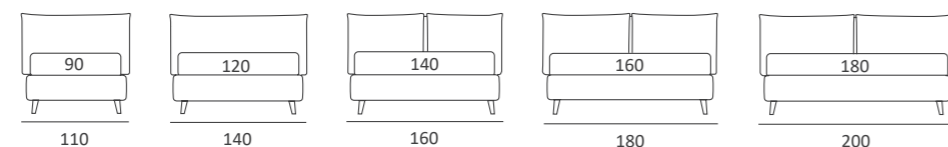

ARTY LIFT

Cuscini reclinabili
Recliner cushions

DI SERIE:
Piede in legno **Log** h cm 18, colore wengè

OPTIONAL:
Piede in legno **Log** h cm 18, colori bianco, naturale
Piede in metallo **Bill** e **Tube** h cm 18, finitura marrone moka
Piede in metallo **Glam**, **Peak** e **Wily** h cm 18, finitura cromo, colori polvere, seta
Piede in metallo **Hop** h cm 18, finitura manganese

AS STANDARD:
Log wooden foot H 18 cm, colour: wenge

OPTIONALS:
Log wooden foot H 18 cm, colours: white, natural
Bill and **Tube** metal foot H 18 cm, brown mocha finish
Glam, **Peak** and **Wily** metal foot H 18 cm, chrome finish, colours: powder, silk
Hop metal foot H 18 cm, manganese finish