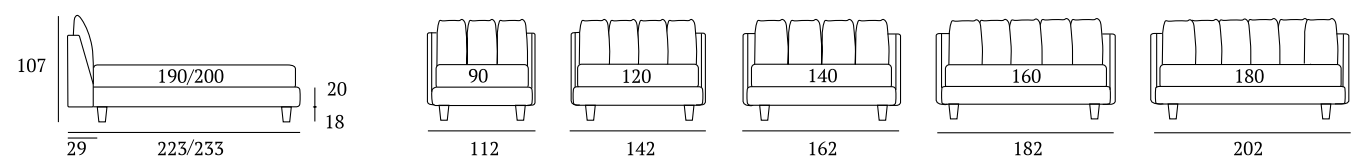

Fun

DI SERIE:
Piede in legno **Circle** h cm 6, colore wengè

OPTIONAL:
Piedi in legno **Circle** h cm 6-10, colori bianco, naturale, wengè
Piede in metallo **Steel** h cm 5, finitura cromo
Ruote **Carry**

AS STANDARD:
Circle wooden foot H 6 cm, colour: wenge

OPTIONALS:
Circle wooden foot H 6-10 cm, colours: white, natural, wenge
Steel metal foot H 5 cm, finish: chrome
Carry wheels

Fun Compatto

DI SERIE:
Piede in legno **Conic** h cm 14, colore wengè

OPTIONAL:
Piedi in legno **Conic, Log** h cm 14, colori bianco, naturale, wengè
Piedi in metallo **Glam, Peak, Max** h cm 14, finiture cromo, bianco, manganese

AS STANDARD:
Conic wooden foot H 14 cm, colour: wenge

OPTIONALS:
Conic, Log wooden feet H 14 cm, colours: white, natural, wenge
Glam, Peak, Max metal feet H 14 cm, finishes: chrome, white, manganese

Fun Lift

DI SERIE:
Piede in legno **Conic** h cm 18, colore wengè