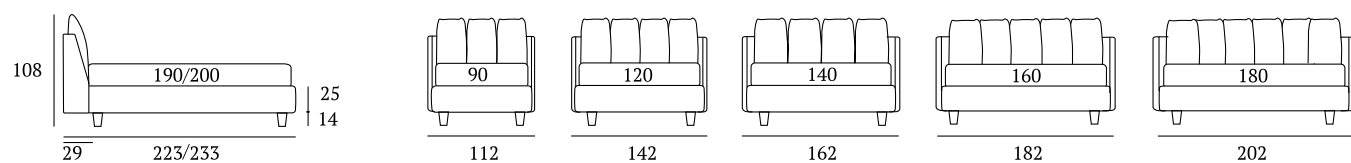

Fun

DI SERIE:
Piede in legno **Circle** h cm 6, colore wengè

OPTIONAL:
Piedi in legno **Circle** h cm 6-10, colori bianco, naturale, wengè
Piede in metallo **Steel** h cm 5, finitura cromo
Ruote **Carry**

AS STANDARD:
Circle wooden foot H 6 cm, colour: wenge

OPTIONALS:
Circle wooden foot H 6-10 cm, colours: white, natural, wenge
Steel metal foot H 5 cm, finish: chrome
Carry wheels

Fun Compatto

DI SERIE:
Piede in legno **Conic** h cm 14, colore wengè

OPTIONAL:
Piedi in legno **Conic, Log** h cm 14, colori bianco, naturale, wengè
Piedi in metallo **Glam, Peak, Max** h cm 14, finiture cromo, bianco, manganese

AS STANDARD:
Conic wooden foot H 14 cm, colour: wenge

Piede Peak H cm 14-18, finiture cromo, bianco, manganese

Peak foot H 14-18 cm, finishes: chrome, white, manganese

Piede Max H cm 14-18, finiture cromo, bianco, manganese

Max foot H 14-18 cm, finishes: chrome, white, manganese