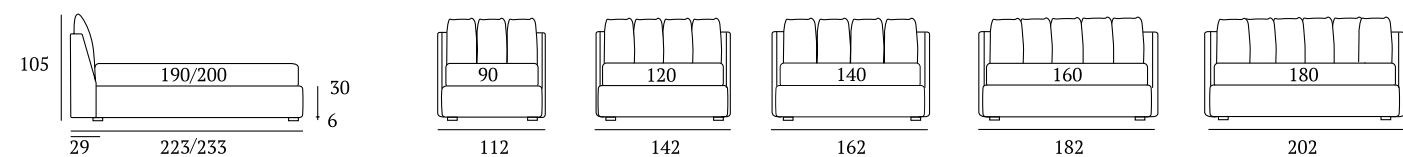

Fun

DI SERIE:
Piede in legno **Circle** h cm 6, colore wengè

OPTIONAL:
Piedi in legno **Circle** h cm 6-10, colori bianco, naturale, wengè
Piede in metallo **Steel** h cm 5, finitura cromo
Ruote **Carry**

AS STANDARD:
Circle wooden foot H 6 cm, colour: wenge

OPTIONALS:
Circle wooden foot H 6-10 cm, colours: white, natural, wenge
Steel metal foot H 5 cm, finish: chrome
Carry wheels

Fun Compatto

DI SERIE:
Piede in legno **Conic** h cm 14, colore wengè

OPTIONAL:
Piedi in legno **Conic, Log** h cm 14, colori bianco, naturale, wengè
Piedi in metallo **Glam, Peak, Max** h cm 14, finiture cromo, bianco, manganese

AS STANDARD:
Conic wooden foot H 14 cm, colour: wenge

Piede Peak H cm 14-18, finiture cromo, bianco, manganese

Peak foot H 14-18 cm, finishes: chrome, white, manganese

Piede Max H cm 14-18, finiture cromo, bianco, manganese

Max foot H 14-18 cm, finishes: chrome, white, manganese